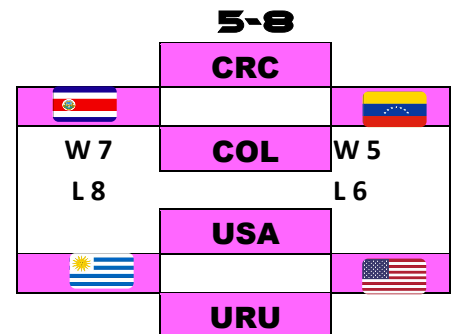

ROAD TO GOLD

WOMEN

XVIII PAN AMERICAN GAMES

WOMEN / MUJERES -MATCH RESULTS / SCHEDULE TORONTO, CANADA - 2015

MATCH No.	DATE	TIME	FASE	COURT	TEAM A	CODE	TEAM B	CODE	RESULT	DURATION
Class. 5 - 8										
44	20/07/2015	20:05	Class.	1	Larsen / Metter	USA	Nieto / Gomez	URU	2-0 (21-12, 21-10)	0:32
43	20/07/2015	15:05	Class.	1	Cope / Alfaro	CRC	Galindo / Galindo	COL	0-2 (13-21, 21-19, 12-15)	0:58
Class. 9 - 10										
42	20/07/2015	10:24	Class.	1	Revuelta / Candelas	MEX	Rivas / Mardones	CHI	2-0 (21-17, 22-20)	0:43
Class. 11 - 12										
41	20/07/2015	9:05	Class.	1	Bernier / Torruella	PUR	Soler / Molina	ESA	1-2 (25-23, 19-21, 14-16)	1:00
SEMIFINALS										
40	19/07/2015	21:05	SF	1	Galley / Klug	ARG	Maestrini / Horta	BRA	2-1 (21-17, 21-23, 15-13)	1:13
39	19/07/2015	15:05	SF	1	Humana / Pischike	CAN	Flores / Martinez	CUB	1-2 (18-21, 21-17, 7-15)	0:59
Class. 13 - 14										
38	19/07/2015	10:05	Class.	1	Dyette / Davidson	TTO	Orellana / Recinos	GUA	0-2 (15-21, 16-21)	0:40
Class. 16 - 15										
37	19/07/2015	9:05	Class.	1	Smith-Johnson / Powery	CAY	Machado / Rodriguez	NCA	0-2 (7-21, 16-21)	0:34
QUARTERFINALS										
36	18/07/2015	22:05	QF	1	Maestrini / Horta	BRA	Nieto / Gomez	URU	2-1 (21-14, 19-21, 15-11)	1:00
35	18/07/2015	20:05	QF	1	Humana / Pischike	CAN	Cope / Alfaro	CRC	2-0 (21-12, 21-12)	0:37
34	18/07/2015	17:50	QF	1	Flores / Martinez	CUB	Galindo / Galindo	COL	2-0 (21-18, 21-12)	0:38
33	18/07/2015	16:50	QF	1	Larsen / Metter	USA	Galley / Klug	ARG	0-2 18-21, 12-21)	0:42
CLASS. 9 - 12										
32	18/07/2015	23:26	Class.	1	Rivas / Mardones	CHI	Soler / Molina	ESA	2-1 (21-15, 19-21, 15-8)	0:59
31	18/07/2015	23:26	Class.	1	Bernier / Torruella	PUR	Revuelta / Candelas	MEX	0-2 (6-21, 18-21)	0:37