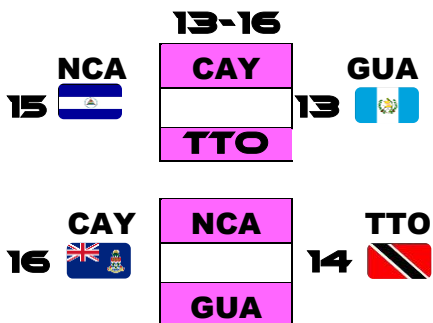

ROAD TO GOLD

WOMEN

XVIII PAN AMERICAN GAMES

WOMEN / MUJERES -MATCH RESULTS / SCHEDULE TORONTO, CANADA - 2015

MATCH No.	DATE	TIME	FASE	COURT	TEAM A	CODE	TEAM B	CODE	RESULT	DURATION
Class. 5 - 8										
44	20/07/2015	20:05	Class.	1	Larsen / Metter	USA	Nieto / Gomez	URU	2-0 (21-12, 21-10)	0:32
43	20/07/2015	15:05	Class.	1	Cope / Alfaro	CRC	Galindo / Galindo	COL	0-2 (13-21, 21-19, 12-15)	0:58
Class. 9 - 10										
42	20/07/2015	10:24	Class.	1	Revuelta / Candelas	MEX	Rivas / Mardones	CHI	2-0 (21-17, 22-20)	0:43
Class. 11 - 12										
41	20/07/2015	9:05	Class.	1	Bernier / Torruella	PUR	Soler / Molina	ESA	1-2 (25-23, 19-21, 14-16)	1:00
SEMIFINALS										
40	19/07/2015	21:05	SF	1	Galley / Klug	ARG	Maestrini / Horta	BRA	2-1 (21-17, 21-23, 15-13)	1:13
39	19/07/2015	15:05	SF	1	Humana / Pischike	CAN	Flores / Martinez	CUB	1-2 (18-21, 21-17, 7-15)	0:59
Class. 13 - 14										
38	19/07/2015	10:05	Class.	1	Dyette / Davidson	TTO	Orellana / Recinos	GUA	0-2 (15-21, 16-21)	0:40
Class. 16 - 15										
37	19/07/2015	9:05	Class.	1	Smith-Johnson / Powery	CAY	Machado / Rodriguez	NCA	0-2 (7-21, 16-21)	0:34
QUARTERFINALS										
36	18/07/2015	22:05	QF	1	Maestrini / Horta	BRA	Nieto / Gomez	URU	2-1 (21-14, 19-21, 15-11)	1:00
35	18/07/2015	20:05	QF	1	Humana / Pischike	CAN	Cope / Alfaro	CRC	2-0 (21-12, 21-12)	0:37
34	18/07/2015	17:50	QF	1	Flores / Martinez	CUB	Galindo / Galindo	COL	2-0 (21-18, 21-12)	0:38
33	18/07/2015	16:50	QF	1	Larsen / Metter	USA	Galley / Klug	ARG	0-2 18-21, 12-21)	0:42
CLASS. 9 - 12										
32	18/07/2015	23:26	Class.	1	Rivas / Mardones	CHI	Soler / Molina	ESA	2-1 (21-15, 19-21, 15-8)	0:59
31	18/07/2015	23:26	Class.	1	Bernier / Torruella	PUR	Revuelta / Candelas	MEX	0-2 (6-21, 18-21)	0:37