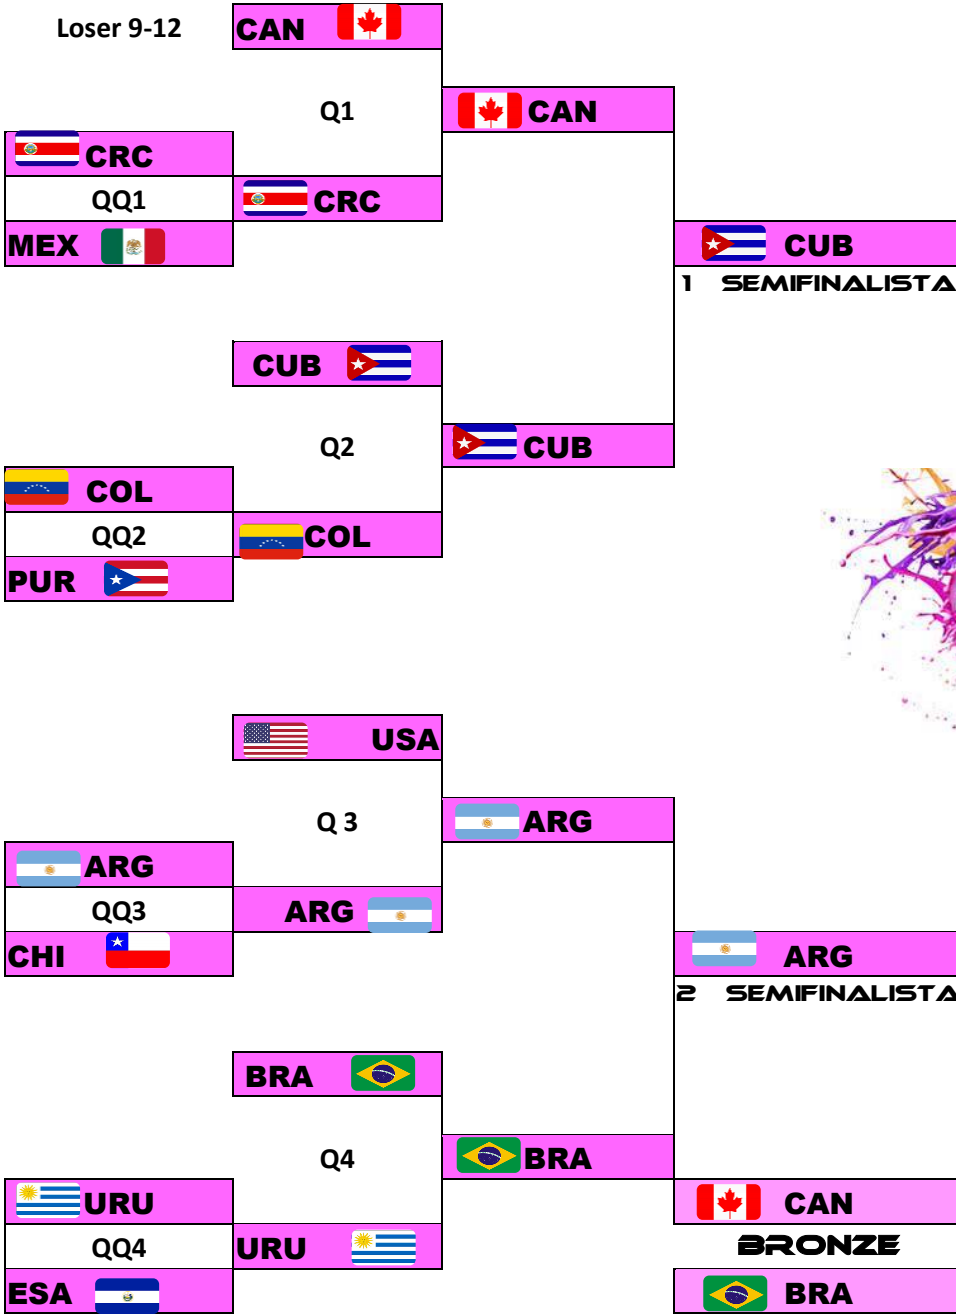

ROAD TO GOLD

WOMEN

XVIII PAN AMERICAN GAMES

WOMEN / MUJERES -MATCH RESULTS / SCHEDULE TORONTO, CANADA - 2015

MATCH No.	DATE	TIME	FASE	COURT	TEAM A	CODE	TEAM B	CODE	RESULT	DURATION
Class. 5 - 8										
44	20/07/2015	20:05	Class.	1	Larsen / Metter	USA	Nieto / Gomez	URU	2-0 (21-12, 21-10)	0:32
43	20/07/2015	15:05	Class.	1	Cope / Alfaro	CRC	Galindo / Galindo	COL	0-2 (13-21, 21-19, 12-15)	0:58
Class. 9 - 10										
42	20/07/2015	10:24	Class.	1	Revuelta / Candelas	MEX	Rivas / Mardones	CHI	2-0 (21-17, 22-20)	0:43
Class. 11 - 12										
41	20/07/2015	9:05	Class.	1	Bernier / Torruella	PUR	Soler / Molina	ESA	1-2 (25-23, 19-21, 14-16)	1:00
SEMIFINALS										
40	19/07/2015	21:05	SF	1	Galley / Klug	ARG	Maestrini / Horta	BRA	2-1 (21-17, 21-23, 15-13)	1:13
39	19/07/2015	15:05	SF	1	Humana / Pischike	CAN	Flores / Martinez	CUB	1-2 (18-21, 21-17, 7-15)	0:59
Class. 13 - 14										
38	19/07/2015	10:05	Class.	1	Dyette / Davidson	TTO	Orellana / Recinos	GUA	0-2 (15-21, 16-21)	0:40
Class. 16 - 15										
37	19/07/2015	9:05	Class.	1	Smith-Johnson / Powery	CAY	Machado / Rodriguez	NCA	0-2 (7-21, 16-21)	0:34
QUARTERFINALS										
36	18/07/2015	22:05	QF	1	Maestrini / Horta	BRA	Nieto / Gomez	URU	2-1 (21-14, 19-21, 15-11)	1:00
35	18/07/2015	20:05	QF	1	Humana / Pischike	CAN	Cope / Alfaro	CRC	2-0 (21-12, 21-12)	0:37
34	18/07/2015	17:50	QF	1	Flores / Martinez	CUB	Galindo / Galindo	COL	2-0 (21-18, 21-12)	0:38
33	18/07/2015	16:50	QF	1	Larsen / Metter	USA	Galley / Klug	ARG	0-2 18-21, 12-21)	0:42
CLASS. 9 - 12										
32	18/07/2015	23:26	Class.	1	Rivas / Mardones	CHI	Soler / Molina	ESA	2-1 (21-15, 19-21, 15-8)	0:59
31	18/07/2015	23:26	Class.	1	Bernier / Torruella	PUR	Revuelta / Candelas	MEX	0-2 (6-21, 18-21)	0:37